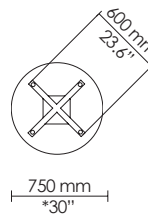

EU: 1500 x 750 mm
US: 60" x 30"

EU: 1500 x 750 mm
US: 60" x 30"

EU: 1600 x 800 mm
**

EU: 1200 x 750 mm
US: 48" x 30"

EU: 1400 x 700 mm
**

EU: 1500 x 750 mm
US: 60" x 30"

EU: 1600 x 800 mm
**

**EU standard only
*Dimensions reflect market standards; not direct conversions from mm

EU: 1600 x 800 mm
**

EU: 1200 x 750 mm
US: 48" x 30"

EU: 1400 x 700 mm
**

EU: 1500 x 750 mm
US: 60" x 30"

EU: 1600 x 800 mm
**

**EU standard only

*Dimensions reflect market standards; not direct conversions from mm

EU: 600 x 600 mm
US: 24" x 24"

EU: 700 x 700 mm
**

EU: 750 x 750 mm
US: 30" x 30"

EU: 800 x 800 mm
**

Bar only

EU: 900 x 900 mm
US: 36" x 36"

EU: Ø750 mm
US: Ø30"

EU: Ø900 mm
US: Ø36"

EU: Ø1050 mm
US: Ø42"

Cafe only
EU: Ø1200 mm
US: Ø48"

**EU standard only

*Dimensions reflect market standards; not direct conversions from mm

600 Cross base

Lounge

600 Cross base

Cafe