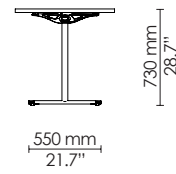

EU: 1500 x 750 mm
US: 60" x 30"

EU: 1600 x 800 mm
US: 63" x 32"

EU: 1200 x 750 mm
US: 48" x 30"

EU: 1400 x 700 mm
US: 55" x 28"

EU: 1500 x 750 mm
US: 60" x 30"

EU: 1600 x 800 mm
US: 63" x 32"

**EU standard only

*Dimensions reflect market standards; not direct conversions from mm

Small beam
Standard legs

Flipped & nested

55 mm¹
2.2"

¹ +1 table = +55 mm/2.2"
² +1 table = +130 mm/5.1"

Medium beam
Standard legs

Inset legs

Flipped & nested

Large beam
Standard legs

Inset legs

Flipped & nested

¹ +1 table = +55 mm/2.2"
² +1 table = +130 mm/5.1"

Flip-top - cross base
Cafe/ Bar

EU: 700 x 700 mm
**

EU: 750 x 750 mm
US: 30" x 30"

EU: 800 x 800 mm
**

Bar only
EU: 900 x 900 mm
US: 36" x 36"

EU: Ø750 mm
US: Ø30"

EU: Ø900 mm
US: Ø36"

EU: Ø1050 mm
US: Ø42"

Cafe only
EU: Ø1200 mm
US: Ø48"

**EU standard only

*Dimensions reflect market standards; not direct conversions from mm