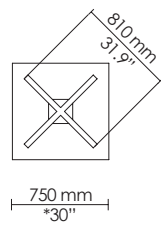

810 Cross base