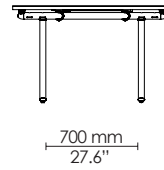

EU: 1500 x 750 mm
US: 60" x 30"

EU: 1600 x 800 mm
US: 63" x 32"

EU: 1200 x 750 mm
US: 48" x 30"

EU: 1400 x 700 mm
US: 55" x 28"

EU: 1500 x 750 mm
US: 60" x 30"

EU: 1600 x 800 mm
US: 63" x 32"

**EU standard only

*Dimensions reflect market standards; not direct conversions from mm

Small beam
Standard legs

Flipped & nested

55 mm¹
2.2"

¹ +1 table = +55 mm/2.2"
² +1 table = +130 mm/5.1"

Medium beam
Standard legs

Inset legs

Flipped & nested

Large beam
Standard legs

Inset legs

Flipped & nested

¹ +1 table = +55 mm/2.2"
² +1 table = +130 mm/5.1"

Flip-top - cross base
Cafe/ Bar

EU: 700 x 700 mm
**

EU: 750 x 750 mm
US: 30" x 30"

EU: 800 x 800 mm
**

Bar only
EU: 900 x 900 mm
US: 36" x 36"

EU: Ø750 mm
US: Ø30"

EU: Ø900 mm
US: Ø36"

EU: Ø1050 mm
US: Ø42"

Cafe only
EU: Ø1200 mm
US: Ø48"

**EU standard only

*Dimensions reflect market standards; not direct conversions from mm