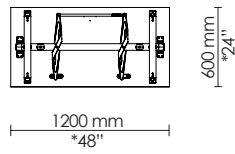

EU: 1500 x 750 mm
US: 60" x 30"

EU: 1600 x 800 mm
US: 63" x 32"

EU: 1200 x 750 mm
US: 48" x 30"

EU: 1400 x 700 mm
US: 55" x 28"

EU: 1500 x 750 mm
US: 60" x 30"

EU: 1600 x 800 mm
US: 63" x 32"

**EU standard only

*Dimensions reflect market standards; not direct conversions from mm

Small beam
Standard legs

Flipped & nested

55 mm¹
2.2"

¹ +1 table = +55 mm/2.2"
² +1 table = +130 mm/5.1"

Medium beam
Standard legs

Inset legs

Flipped & nested

Large beam
Standard legs

Inset legs

Flipped & nested

¹ +1 table = +55 mm/2.2"
² +1 table = +130 mm/5.1"

Flip-top - cross base
Cafe/ Bar

EU: 700 x 700 mm
**

EU: 750 x 750 mm
US: 30" x 30"

EU: 800 x 800 mm
**

Bar only
EU: 900 x 900 mm
US: 36" x 36"

EU: Ø750 mm
US: Ø30"

EU: Ø900 mm
US: Ø36"

EU: Ø1050 mm
US: Ø42"

Cafe only
EU: Ø1200 mm
US: Ø48"

**EU standard only

*Dimensions reflect market standards; not direct conversions from mm