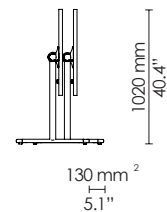

EU: 1500 x 750 mm
US: 60" x 30"

EU: 1600 x 800 mm
US: 63" x 32"

EU: 1200 x 750 mm
US: 48" x 30"

EU: 1400 x 700 mm
US: 55" x 28"

EU: 1500 x 750 mm
US: 60" x 30"

EU: 1600 x 800 mm
US: 63" x 32"

**EU standard only

*Dimensions reflect market standards; not direct conversions from mm

Small beam
Standard legs

Flipped & nested

55 mm¹
2.2"

¹ +1 table = +55 mm/2.2"
² +1 table = +130 mm/5.1"

Medium beam
Standard legs

Inset legs

Flipped & nested

Large beam
Standard legs

Inset legs

Flipped & nested

¹ +1 table = +55 mm/2.2"
² +1 table = +130 mm/5.1"

Flip-top - cross base
Cafe/ Bar

EU: 700 x 700 mm
**

EU: 750 x 750 mm
US: 30" x 30"

EU: 800 x 800 mm
**

Bar only
EU: 900 x 900 mm
US: 36" x 36"

EU: Ø750 mm
US: Ø30"

EU: Ø900 mm
US: Ø36"

EU: Ø1050 mm
US: Ø42"

Cafe only
EU: Ø1200 mm
US: Ø48"

**EU standard only

*Dimensions reflect market standards; not direct conversions from mm