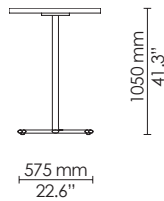

Fixed - cross base
Cafe/ Bar/ Lounge

Lounge only

EU: 600 x 600 mm
US: 24" x 24"

EU: 700 x 700 mm
**

EU: 750 x 750 mm
US: 30" x 30"

EU: 800 x 800 mm
**

Bar only

EU: 900 x 900 mm
US: 36" x 36"

EU: Ø750 mm
US: Ø30"

EU: Ø900 mm
US: Ø36"

EU: Ø1050 mm
US: Ø42"

Cafe only
EU: Ø1200 mm
US: Ø48"

**EU standard only

*Dimensions reflect market standards; not direct conversions from mm

600 Cross base

Lounge

600 Cross base

Cafe

Bar

810 Cross base

Cafe

Bar

1092 Cross base

Cafe