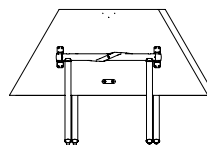

EU: 1800 x 800 mm
US: 72" x 32"

EU: 1800 x 900 mm
US: 72" x 36"

EU: 2000 x 1000 mm
US: 78" x 40"

EU: 1400 x 700 mm
US: 55" x 28"

EU: 1500 x 750 mm
US: 60" x 30"

EU: 1600 x 800 mm
US: 63" x 32"

EU: 1500 x 750 mm
US: 60" x 30"

EU: 1500 x 750 mm
US: 60" x 30"

EU: 1600 x 800 mm
US: 63" x 32"

EU: 1200 x 750 mm
US: 48" x 30"

EU: 1400 x 700 mm
US: 55" x 28"

EU: 1500 x 750 mm
US: 60" x 30"

EU: 1600 x 800 mm
US: 63" x 32"

**EU standard only

*Dimensions reflect market standards; not direct conversions from mm

Small beam
Standard legs

Flipped & nested

55 mm¹
2.2"

¹ +1 table = +55 mm/2.2"
² +1 table = +130 mm/5.1"

Medium beam
Standard legs

Inset legs

Flipped & nested

Large beam
Standard legs

Inset legs

Flipped & nested

¹ +1 table = +55 mm/2.2"
² +1 table = +130 mm/5.1"

Flip-top - cross base
Cafe/ Bar

EU: 700 x 700 mm
**

EU: 750 x 750 mm
US: 30" x 30"