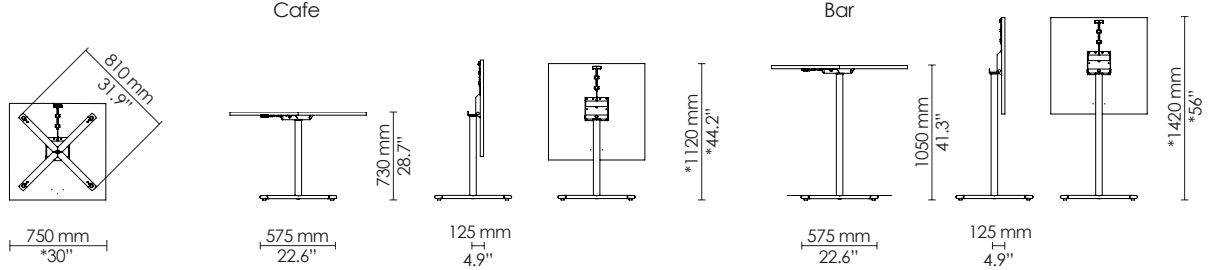

Flipped & nested

Large beam
Standard legs

Inset legs

Flipped & nested

¹ +1 table = +55 mm/2.2"
² +1 table = +130 mm/5.1"

Flip-top - cross base
Cafe/ Bar

EU: 700 x 700 mm
**

EU: 750 x 750 mm
US: 30" x 30"

EU: 800 x 800 mm
**

Bar only
EU: 900 x 900 mm
US: 36" x 36"

EU: Ø750 mm
US: Ø30"

EU: Ø900 mm
US: Ø36"

EU: Ø1050 mm
US: Ø42"

Cafe only
EU: Ø1200 mm
US: Ø48"

**EU standard only

*Dimensions reflect market standards; not direct conversions from mm

600 Cross base

810 Cross base

1092 Cross base

Folding

EU: 1200 x 600 mm
US: 48" x 24"

EU: 1200 x 750 mm
US: 48" x 30"

EU: 1200 x 800 mm
**

EU: 1400 x 700 mm
**

EU: 1500 x 750 mm
US: 60" x 30"

EU: 1500 x 750 mm
US: 60" x 30"

EU: 1600 x 800 mm
**

EU: 1200 x 750 mm
US: 48" x 30"

EU: 1400 x 700 mm
**

EU: 1500 x 750 mm
US: 60" x 30"

EU: 1600 x 800 mm
**

**EU standard only
*Dimensions reflect market standards; not direct conversions from mm