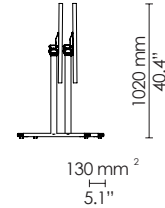

EU: 1500 x 750 mm
US: 60" x 30"

EU: 1600 x 800 mm
US: 63" x 32"

EU: 1200 x 750 mm
US: 48" x 30"

EU: 1400 x 700 mm
US: 55" x 28"

EU: 1500 x 750 mm
US: 60" x 30"

EU: 1600 x 800 mm
US: 63" x 32"

**EU standard only

*Dimensions reflect market standards; not direct conversions from mm

Small beam
Standard legs

Flipped & nested

55 mm¹
2.2"

¹ +1 table = +55 mm/2.2"
² +1 table = +130 mm/5.1"

Medium beam
Standard legs

Inset legs

Flipped & nested

Large beam
Standard legs

Inset legs

Flipped & nested

¹ +1 table = +55 mm/2.2"
² +1 table = +130 mm/5.1"

Flip-top - cross base
Cafe/ Bar

EU: 700 x 700 mm
**

EU: 750 x 750 mm
US: 30" x 30"

EU: 800 x 800 mm
**

Bar only
EU: 900 x 900 mm
US: 36" x 36"

EU: Ø750 mm
US: Ø30"

EU: Ø900 mm
US: Ø36"

EU: Ø1050 mm
US: Ø42"

Cafe only
EU: Ø1200 mm
US: Ø48"

**EU standard only

*Dimensions reflect market standards; not direct conversions from mm