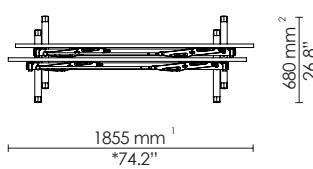

EU: 1500 x 750 mm
US: 60" x 30"

EU: 1600 x 800 mm
US: 63" x 32"

EU: 1200 x 750 mm
US: 48" x 30"

EU: 1400 x 700 mm
US: 55" x 28"

EU: 1500 x 750 mm
US: 60" x 30"

EU: 1600 x 800 mm
US: 63" x 32"

**EU standard only

*Dimensions reflect market standards; not direct conversions from mm

Small beam
Standard legs

Flipped & nested

55 mm¹
2.2"

¹ +1 table = +55 mm/2.2"
² +1 table = +130 mm/5.1"

Medium beam
Standard legs

Inset legs

Flipped & nested

Large beam
Standard legs

Inset legs

Flipped & nested

¹ +1 table = +55 mm/2.2"
² +1 table = +130 mm/5.1"

Flip-top - cross base
Cafe/ Bar

EU: 700 x 700 mm
**

EU: 750 x 750 mm
US: 30" x 30"

EU: 800 x 800 mm
**

Bar only
EU: 900 x 900 mm
US: 36" x 36"

EU: Ø750 mm
US: Ø30"

EU: Ø900 mm
US: Ø36"

EU: Ø1050 mm
US: Ø42"

Cafe only
EU: Ø1200 mm
US: Ø48"

**EU standard only

*Dimensions reflect market standards; not direct conversions from mm