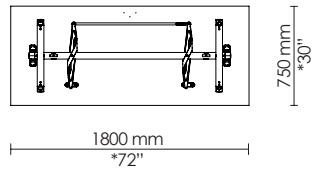

EU: 1500 x 750 mm
US: 60" x 30"

EU: 1600 x 800 mm
US: 63" x 32"

EU: 1200 x 750 mm
US: 48" x 30"

EU: 1400 x 700 mm
US: 55" x 28"

EU: 1500 x 750 mm
US: 60" x 30"

EU: 1600 x 800 mm
US: 63" x 32"

**EU standard only

*Dimensions reflect market standards; not direct conversions from mm

Small beam
Standard legs

Flipped & nested

55 mm¹
2.2"

¹ +1 table = +55 mm/2.2"
² +1 table = +130 mm/5.1"

Medium beam
Standard legs

Inset legs

Flipped & nested

Large beam
Standard legs

Inset legs

Flipped & nested

¹ +1 table = +55 mm/2.2"
² +1 table = +130 mm/5.1"

Flip-top - cross base
Cafe/ Bar

EU: 700 x 700 mm
**

EU: 750 x 750 mm
US: 30" x 30"

EU: 800 x 800 mm
**

Bar only
EU: 900 x 900 mm
US: 36" x 36"

EU: Ø750 mm
US: Ø30"

EU: Ø900 mm
US: Ø36"

EU: Ø1050 mm
US: Ø42"

Cafe only
EU: Ø1200 mm
US: Ø48"

**EU standard only

*Dimensions reflect market standards; not direct conversions from mm