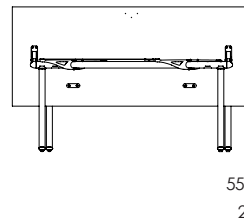

*Dimensions reflect market standards; not direct conversions from mm

Small beam
Standard legs

Flipped & nested

55 mm¹
2.2"

¹ +1 table = +55 mm/2.2"
² +1 table = +130 mm/5.1"

Medium beam
Standard legs

Inset legs

Flipped & nested

Large beam
Standard legs

Inset legs

Flipped & nested

¹ +1 table = +55 mm/2.2"
² +1 table = +130 mm/5.1"

Flip-top - cross base
Cafe/ Bar

EU: 700 x 700 mm
**

EU: 750 x 750 mm
US: 30" x 30"

EU: 800 x 800 mm
**

Bar only
EU: 900 x 900 mm
US: 36" x 36"

EU: Ø750 mm
US: Ø30"

EU: Ø900 mm
US: Ø36"

EU: Ø1050 mm
US: Ø42"

Cafe only
EU: Ø1200 mm
US: Ø48"

**EU standard only

*Dimensions reflect market standards; not direct conversions from mm

600 Cross base

810 Cross base

1092 Cross base

Folding

EU: 1200 x 600 mm
US: 48" x 24"

EU: 1200 x 750 mm
US: 48" x 30"

EU: 1200 x 800 mm
**

EU: 1400 x 700 mm
**