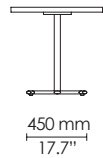

EU: 1500 x 750 mm
US: 60" x 30"

EU: 1500 x 750 mm
US: 60" x 30"

EU: 1600 x 800 mm
**

EU: 1200 x 750 mm
US: 48" x 30"

EU: 1400 x 700 mm
**

EU: 1500 x 750 mm
US: 60" x 30"

EU: 1600 x 800 mm
**

**EU standard only
*Dimensions reflect market standards; not direct conversions from mm

EU: 1600 x 800 mm
**

EU: 1200 x 750 mm
US: 48" x 30"

EU: 1400 x 700 mm
**

EU: 1500 x 750 mm
US: 60" x 30"

EU: 1600 x 800 mm
**

**EU standard only

*Dimensions reflect market standards; not direct conversions from mm

EU: 600 x 600 mm
US: 24" x 24"

EU: 700 x 700 mm
**

EU: 750 x 750 mm
US: 30" x 30"

EU: 800 x 800 mm
**

Bar only

EU: 900 x 900 mm
US: 36" x 36"

EU: Ø750 mm
US: Ø30"

EU: Ø900 mm
US: Ø36"

EU: Ø1050 mm
US: Ø42"

Cafe only
EU: Ø1200 mm
US: Ø48"

**EU standard only

*Dimensions reflect market standards; not direct conversions from mm

600 Cross base

Lounge

600 Cross base

Cafe