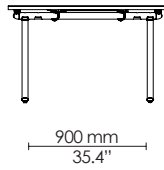

EU: 1500 x 750 mm
US: 60" x 30"

EU: 1600 x 800 mm
US: 63" x 32"

EU: 1200 x 750 mm
US: 48" x 30"

EU: 1400 x 700 mm
US: 55" x 28"

EU: 1500 x 750 mm
US: 60" x 30"

EU: 1600 x 800 mm
US: 63" x 32"

**EU standard only

*Dimensions reflect market standards; not direct conversions from mm

Small beam
Standard legs

Flipped & nested

55 mm¹
2.2"

¹ +1 table = +55 mm/2.2"
² +1 table = +130 mm/5.1"

Medium beam
Standard legs

Inset legs

Flipped & nested

Large beam
Standard legs

Inset legs

Flipped & nested

¹ +1 table = +55 mm/2.2"
² +1 table = +130 mm/5.1"

Flip-top - cross base
Cafe/ Bar

EU: 700 x 700 mm
**

EU: 750 x 750 mm
US: 30" x 30"

EU: 800 x 800 mm
**

Bar only
EU: 900 x 900 mm
US: 36" x 36"

EU: Ø750 mm
US: Ø30"

EU: Ø900 mm
US: Ø36"

EU: Ø1050 mm
US: Ø42"

Cafe only
EU: Ø1200 mm
US: Ø48"

**EU standard only

*Dimensions reflect market standards; not direct conversions from mm