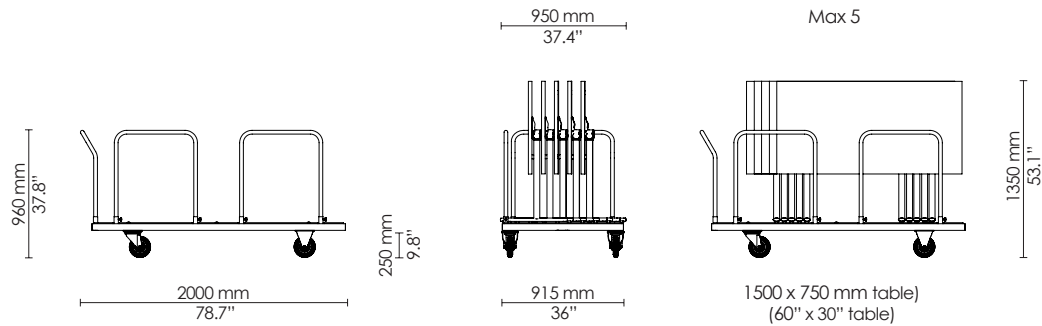

Flip-top transporter