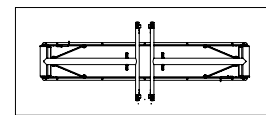

EU: 800 x 800 mm
**

Bar only
EU: 900 x 900 mm
US: 36" x 36"

EU: Ø750 mm
US: Ø30"

EU: Ø900 mm
US: Ø36"

EU: Ø1050 mm
US: Ø42"

Cafe only
EU: Ø1200 mm
US: Ø48"

**EU standard only

*Dimensions reflect market standards; not direct conversions from mm

EU: 1500 x 750 mm
US: 60" x 30"

EU: 1500 x 750 mm
US: 60" x 30"

EU: 1600 x 800 mm
**

EU: 1200 x 750 mm
US: 48" x 30"

EU: 1400 x 700 mm
**

EU: 1500 x 750 mm
US: 60" x 30"

EU: 1600 x 800 mm
**

**EU standard only
*Dimensions reflect market standards; not direct conversions from mm

1800 mm
*72"

750 mm
*30"

1200 mm
47.2"

550 mm
21.7"

730 mm
28.7"

115 mm
4.5"

Conference

EU: 2000 x 1000 mm
US: 84" x 42"

EU: 2400 x 1200 mm
US: 96" x 48"

*Dimensions reflect market standards; not direct conversions from mm

Fold IT-legs

2400 mm
*96"

1200 mm
*48"

1200 mm
47.2"

900 mm
35.4"

730 mm
28.7"