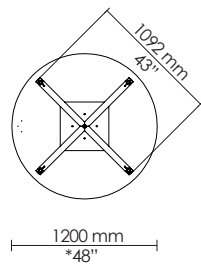

1092 Cross base