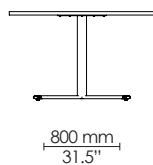

Fixed - cross base
Cafe/ Bar/ Lounge

Lounge only

EU: 600 x 600 mm
US: 24" x 24"

EU: 700 x 700 mm
**

EU: 750 x 750 mm
US: 30" x 30"

EU: 800 x 800 mm
**

Bar only

EU: 900 x 900 mm
US: 36" x 36"

EU: Ø750 mm
US: Ø30"

EU: Ø900 mm
US: Ø36"

EU: Ø1050 mm
US: Ø42"

Cafe only
EU: Ø1200 mm
US: Ø48"

**EU standard only

*Dimensions reflect market standards; not direct conversions from mm

600 Cross base

Lounge

600 Cross base

Cafe

Bar

810 Cross base

Cafe

Bar

1092 Cross base

Cafe