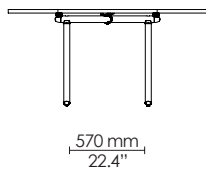

EU: 1500 x 750 mm
US: 60" x 30"

EU: 1600 x 800 mm
US: 63" x 32"

EU: 1200 x 750 mm
US: 48" x 30"

EU: 1400 x 700 mm
US: 55" x 28"

EU: 1500 x 750 mm
US: 60" x 30"

EU: 1600 x 800 mm
US: 63" x 32"

**EU standard only

*Dimensions reflect market standards; not direct conversions from mm

Small beam
Standard legs

Flipped & nested

55 mm¹
2.2"

¹ +1 table = +55 mm/2.2"
² +1 table = +130 mm/5.1"

Medium beam
Standard legs

Inset legs

Flipped & nested

Large beam
Standard legs

Inset legs

Flipped & nested

¹ +1 table = +55 mm/2.2"
² +1 table = +130 mm/5.1"

Flip-top - cross base
Cafe/ Bar

EU: 700 x 700 mm
**

EU: 750 x 750 mm
US: 30" x 30"

EU: 800 x 800 mm
**

Bar only
EU: 900 x 900 mm
US: 36" x 36"

EU: Ø750 mm
US: Ø30"

EU: Ø900 mm
US: Ø36"

EU: Ø1050 mm
US: Ø42"

Cafe only
EU: Ø1200 mm
US: Ø48"

**EU standard only

*Dimensions reflect market standards; not direct conversions from mm