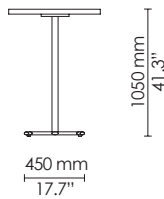

Fixed - cross base
Cafe/ Bar/ Lounge

Lounge only

EU: 600 x 600 mm
US: 24" x 24"

EU: 700 x 700 mm
**

EU: 750 x 750 mm
US: 30" x 30"

EU: 800 x 800 mm
**

Bar only

EU: 900 x 900 mm
US: 36" x 36"

EU: Ø750 mm
US: Ø30"

EU: Ø900 mm
US: Ø36"

EU: Ø1050 mm
US: Ø42"

Cafe only
EU: Ø1200 mm
US: Ø48"

**EU standard only

*Dimensions reflect market standards; not direct conversions from mm

600 Cross base

Lounge

600 Cross base

Cafe

Bar

810 Cross base

Cafe

Bar

1092 Cross base

Cafe