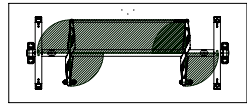

EU: 1500 x 750 mm
US: 60" x 30"

EU: 1600 x 800 mm
US: 63" x 32"

EU: 1200 x 750 mm
US: 48" x 30"

EU: 1400 x 700 mm
US: 55" x 28"

EU: 1500 x 750 mm
US: 60" x 30"

EU: 1600 x 800 mm
US: 63" x 32"

**EU standard only

*Dimensions reflect market standards; not direct conversions from mm

Small beam
Standard legs

Flipped & nested

55 mm¹
2.2"

¹ +1 table = +55 mm/2.2"
² +1 table = +130 mm/5.1"

Medium beam
Standard legs

Inset legs

Flipped & nested

Large beam
Standard legs

Inset legs

Flipped & nested

¹ +1 table = +55 mm/2.2"
² +1 table = +130 mm/5.1"

Flip-top - cross base
Cafe/ Bar

EU: 700 x 700 mm
**

EU: 750 x 750 mm
US: 30" x 30"

EU: 800 x 800 mm
**

Bar only
EU: 900 x 900 mm
US: 36" x 36"

EU: Ø750 mm
US: Ø30"

EU: Ø900 mm
US: Ø36"

EU: Ø1050 mm
US: Ø42"

Cafe only
EU: Ø1200 mm
US: Ø48"

**EU standard only

*Dimensions reflect market standards; not direct conversions from mm