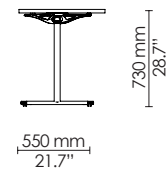

EU: 1500 x 750 mm
US: 60" x 30"

EU: 1600 x 800 mm
US: 63" x 32"

EU: 1200 x 750 mm
US: 48" x 30"

EU: 1400 x 700 mm
US: 55" x 28"

EU: 1500 x 750 mm
US: 60" x 30"

EU: 1600 x 800 mm
US: 63" x 32"

**EU standard only

*Dimensions reflect market standards; not direct conversions from mm

Small beam
Standard legs

Flipped & nested

55 mm¹
2.2"

¹ +1 table = +55 mm/2.2"
² +1 table = +130 mm/5.1"

Medium beam
Standard legs

Inset legs

Flipped & nested

Large beam
Standard legs

Inset legs

Flipped & nested

¹ +1 table = +55 mm/2.2"
² +1 table = +130 mm/5.1"

Flip-top - cross base
Cafe/ Bar

EU: 700 x 700 mm
**

EU: 750 x 750 mm
US: 30" x 30"

EU: 800 x 800 mm
**

Bar only
EU: 900 x 900 mm
US: 36" x 36"

EU: Ø750 mm
US: Ø30"

EU: Ø900 mm
US: Ø36"

EU: Ø1050 mm
US: Ø42"

Cafe only
EU: Ø1200 mm
US: Ø48"

**EU standard only

*Dimensions reflect market standards; not direct conversions from mm