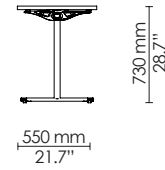

EU: 1500 x 750 mm
US: 60" x 30"

EU: 1600 x 800 mm
US: 63" x 32"

EU: 1200 x 750 mm
US: 48" x 30"

EU: 1400 x 700 mm
US: 55" x 28"

EU: 1500 x 750 mm
US: 60" x 30"

EU: 1600 x 800 mm
US: 63" x 32"

**EU standard only

*Dimensions reflect market standards; not direct conversions from mm

Small beam
Standard legs

Flipped & nested

55 mm¹
2.2"

¹ +1 table = +55 mm/2.2"
² +1 table = +130 mm/5.1"

Medium beam
Standard legs

Inset legs

Flipped & nested

Large beam
Standard legs

Inset legs

Flipped & nested

¹ +1 table = +55 mm/2.2"
² +1 table = +130 mm/5.1"

Flip-top - cross base
Cafe/ Bar

EU: 700 x 700 mm
**

EU: 750 x 750 mm
US: 30" x 30"

EU: 800 x 800 mm
**

Bar only
EU: 900 x 900 mm
US: 36" x 36"

EU: Ø750 mm
US: Ø30"

EU: Ø900 mm
US: Ø36"

EU: Ø1050 mm
US: Ø42"

Cafe only
EU: Ø1200 mm
US: Ø48"

**EU standard only

*Dimensions reflect market standards; not direct conversions from mm