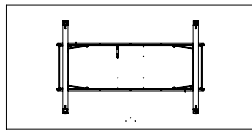

EU: 1500 x 750 mm
US: 60" x 30"

EU: 1500 x 750 mm
US: 60" x 30"

EU: 1600 x 800 mm
**

EU: 1200 x 750 mm
US: 48" x 30"

EU: 1400 x 700 mm
**

EU: 1500 x 750 mm
US: 60" x 30"

EU: 1600 x 800 mm
**

**EU standard only
*Dimensions reflect market standards; not direct conversions from mm

1800 mm
*72"

750 mm
*30"

1200 mm
47.2"

550 mm
21.7"

730 mm
28.7"

115 mm
4.5"

Conference

EU: 2000 x 1000 mm
US: 84" x 42"

EU: 2400 x 1200 mm
US: 96" x 48"

*Dimensions reflect market standards; not direct conversions from mm

Fold IT-legs

2400 mm
*96"

1200 mm
*48"

1200 mm
47.2"

900 mm
35.4"

730 mm
28.7"

115 mm
4.5"

Fixed

EU: 1200 x 600 mm
US: 48" x 24"

EU: 1200 x 750 mm
US: 48" x 30"

EU: 1200 x 800 mm
**

EU: 1400 x 700 mm
**

EU: 1500 x 750 mm
US: 60" x 30"

EU: 1600 x 800 mm
**