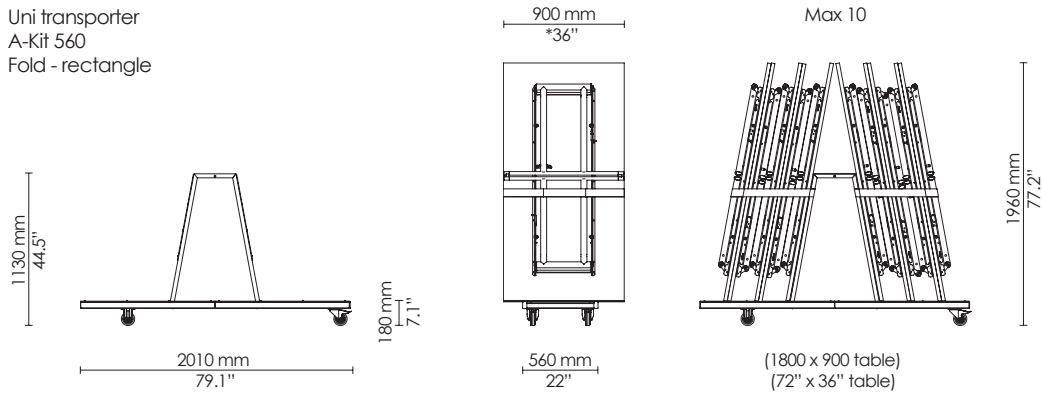

EU: 1600 x 800 mm
**

EU: 1200 x 750 mm
US: 48" x 30"

EU: 1400 x 700 mm
**

EU: 1500 x 750 mm
US: 60" x 30"

EU: 1600 x 800 mm
**

**EU standard only

*Dimensions reflect market standards; not direct conversions from mm

EU: 600 x 600 mm
US: 24" x 24"

EU: 700 x 700 mm
**

EU: 750 x 750 mm
US: 30" x 30"

EU: 800 x 800 mm
**

Bar only

EU: 900 x 900 mm
US: 36" x 36"

EU: Ø750 mm
US: Ø30"

EU: Ø900 mm
US: Ø36"

EU: Ø1050 mm
US: Ø42"

Cafe only
EU: Ø1200 mm
US: Ø48"

**EU standard only

*Dimensions reflect market standards; not direct conversions from mm

600 Cross base

Lounge

600 Cross base

Cafe

EU: 750 x 750 mm
US: 30" x 30"

EU: 800 x 800 mm
**

*Dimensions reflect market standards; not direct conversions from mm

Uni transporter
A-Kit 560
Fold - rectangle

Uni transporter
L-kit
Fold - other shapes