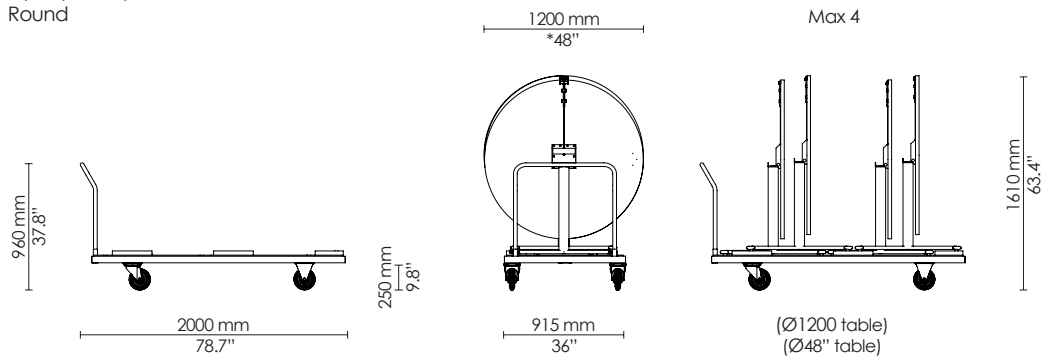

Flip-top transporter
Round

*Dimensions reflect market standards; not direct conversions from mm