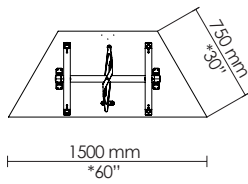

EU: 1800 x 800 mm
US: 72" x 32"

EU: 1800 x 900 mm
US: 72" x 36"

EU: 2000 x 1000 mm
US: 78" x 40"

EU: 1400 x 700 mm
US: 55" x 28"

EU: 1500 x 750 mm
US: 60" x 30"

EU: 1600 x 800 mm
US: 63" x 32"

EU: 1500 x 750 mm
US: 60" x 30"

EU: 1500 x 750 mm
US: 60" x 30"

EU: 1600 x 800 mm
US: 63" x 32"

EU: 1200 x 750 mm
US: 48" x 30"

EU: 1400 x 700 mm
US: 55" x 28"

EU: 1500 x 750 mm
US: 60" x 30"

EU: 1600 x 800 mm
US: 63" x 32"

**EU standard only

*Dimensions reflect market standards; not direct conversions from mm

Small beam
Standard legs

Flipped & nested

55 mm¹
2.2"

¹ +1 table = +55 mm/2.2"
² +1 table = +130 mm/5.1"

Medium beam
Standard legs

Inset legs

EU: 800 x 800 mm
**

Bar only
EU: 900 x 900 mm
US: 36" x 36"

EU: Ø750 mm
US: Ø30"

EU: Ø900 mm
US: Ø36"

EU: Ø1050 mm
US: Ø42"

Cafe only
EU: Ø1200 mm
US: Ø48"

**EU standard only

*Dimensions reflect market standards; not direct conversions from mm