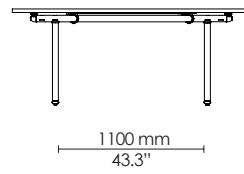

EU: 1500 x 750 mm
US: 60" x 30"

EU: 1600 x 800 mm
US: 63" x 32"

EU: 1200 x 750 mm
US: 48" x 30"

EU: 1400 x 700 mm
US: 55" x 28"

EU: 1500 x 750 mm
US: 60" x 30"

EU: 1600 x 800 mm
US: 63" x 32"

**EU standard only

*Dimensions reflect market standards; not direct conversions from mm

Small beam
Standard legs

Flipped & nested

55 mm¹
2.2"

¹ +1 table = +55 mm/2.2"
² +1 table = +130 mm/5.1"

Medium beam
Standard legs

Inset legs

Flipped & nested

Large beam
Standard legs

Inset legs

Flipped & nested

¹ +1 table = +55 mm/2.2"
² +1 table = +130 mm/5.1"

Flip-top - cross base
Cafe/ Bar

EU: 700 x 700 mm
**

EU: 750 x 750 mm
US: 30" x 30"

EU: 800 x 800 mm
**

Bar only
EU: 900 x 900 mm
US: 36" x 36"

EU: Ø750 mm
US: Ø30"

EU: Ø900 mm
US: Ø36"

EU: Ø1050 mm
US: Ø42"

Cafe only
EU: Ø1200 mm
US: Ø48"

**EU standard only

*Dimensions reflect market standards; not direct conversions from mm