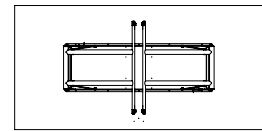

EU: 1500 x 750 mm
US: 60" x 30"

EU: 1500 x 750 mm
US: 60" x 30"

EU: 1600 x 800 mm
**

EU: 1200 x 750 mm
US: 48" x 30"

EU: 1400 x 700 mm
**

EU: 1500 x 750 mm
US: 60" x 30"

EU: 1600 x 800 mm
**

**EU standard only
*Dimensions reflect market standards; not direct conversions from mm

1800 mm
*72"

750 mm
*30"

1200 mm
47.2"

550 mm
21.7"

730 mm
28.7"

115 mm
4.5"

Conference

EU: 2000 x 1000 mm
US: 84" x 42"

EU: 2400 x 1200 mm
US: 96" x 48"

*Dimensions reflect market standards; not direct conversions from mm

Fold IT-legs

2400 mm
*96"

1200 mm
*48"

1200 mm
47.2"

900 mm
35.4"

730 mm
28.7"

115 mm
4.5"

Fixed

EU: 1200 x 600 mm
US: 48" x 24"

EU: 1200 x 750 mm
US: 48" x 30"

EU: 1200 x 800 mm
**

EU: 1400 x 700 mm
**

EU: 1500 x 750 mm
US: 60" x 30"

EU: 1600 x 800 mm
**