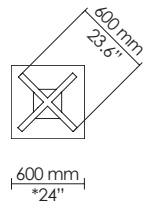

EU: 1500 x 750 mm
US: 60" x 30"

EU: 1500 x 750 mm
US: 60" x 30"

EU: 1600 x 800 mm
**

EU: 1200 x 750 mm
US: 48" x 30"

EU: 1400 x 700 mm
**

EU: 1500 x 750 mm
US: 60" x 30"

EU: 1600 x 800 mm
**

**EU standard only
*Dimensions reflect market standards; not direct conversions from mm

EU: 1600 x 800 mm
**

EU: 1200 x 750 mm
US: 48" x 30"

EU: 1400 x 700 mm
**

EU: 1500 x 750 mm
US: 60" x 30"

EU: 1600 x 800 mm
**

**EU standard only

*Dimensions reflect market standards; not direct conversions from mm

EU: 600 x 600 mm
US: 24" x 24"

EU: 700 x 700 mm
**

EU: 750 x 750 mm
US: 30" x 30"

EU: 800 x 800 mm
**

Bar only

EU: 900 x 900 mm
US: 36" x 36"

EU: Ø750 mm
US: Ø30"

EU: Ø900 mm
US: Ø36"

EU: Ø1050 mm
US: Ø42"

Cafe only
EU: Ø1200 mm
US: Ø48"

**EU standard only

*Dimensions reflect market standards; not direct conversions from mm

600 Cross base

Lounge

600 Cross base

Cafe