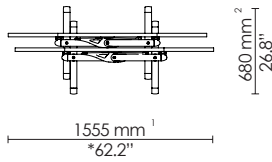

EU: 1800 x 800 mm
US: 72" x 32"

EU: 1800 x 900 mm
US: 72" x 36"

EU: 2000 x 1000 mm
US: 78" x 40"

EU: 1400 x 700 mm
US: 55" x 28"

EU: 1500 x 750 mm
US: 60" x 30"

EU: 1600 x 800 mm
US: 63" x 32"

EU: 1500 x 750 mm
US: 60" x 30"

EU: 1500 x 750 mm
US: 60" x 30"

EU: 1600 x 800 mm
US: 63" x 32"

EU: 1200 x 750 mm
US: 48" x 30"

EU: 1400 x 700 mm
US: 55" x 28"

EU: 1500 x 750 mm
US: 60" x 30"

EU: 1600 x 800 mm
US: 63" x 32"

**EU standard only

*Dimensions reflect market standards; not direct conversions from mm

Small beam
Standard legs

Flipped & nested

55 mm¹
2.2"

¹ +1 table = +55 mm/2.2"
² +1 table = +130 mm/5.1"

Medium beam
Standard legs

Inset legs

EU: 800 x 800 mm
**

Bar only
EU: 900 x 900 mm
US: 36" x 36"

EU: Ø750 mm
US: Ø30"

EU: Ø900 mm
US: Ø36"

EU: Ø1050 mm
US: Ø42"

Cafe only
EU: Ø1200 mm
US: Ø48"

**EU standard only

*Dimensions reflect market standards; not direct conversions from mm