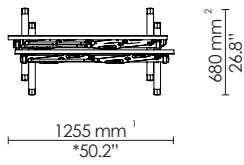

EU: 1500 x 750 mm
US: 60" x 30"

EU: 1600 x 800 mm
US: 63" x 32"

EU: 1200 x 750 mm
US: 48" x 30"

EU: 1400 x 700 mm
US: 55" x 28"

EU: 1500 x 750 mm
US: 60" x 30"

EU: 1600 x 800 mm
US: 63" x 32"

**EU standard only

*Dimensions reflect market standards; not direct conversions from mm

Small beam
Standard legs

Flipped & nested

55 mm¹
2.2"

¹ +1 table = +55 mm/2.2"
² +1 table = +130 mm/5.1"

Medium beam
Standard legs

Inset legs

Flipped & nested

Large beam
Standard legs

Inset legs

Flipped & nested

¹ +1 table = +55 mm/2.2"
² +1 table = +130 mm/5.1"

Flip-top - cross base
Cafe/ Bar

EU: 700 x 700 mm
**

EU: 750 x 750 mm
US: 30" x 30"

EU: 800 x 800 mm
**

Bar only
EU: 900 x 900 mm
US: 36" x 36"

EU: Ø750 mm
US: Ø30"

EU: Ø900 mm
US: Ø36"

EU: Ø1050 mm
US: Ø42"

Cafe only
EU: Ø1200 mm
US: Ø48"

**EU standard only

*Dimensions reflect market standards; not direct conversions from mm