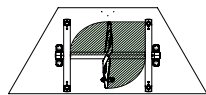

EU: 1800 x 800 mm
US: 72" x 32"

EU: 1800 x 900 mm
US: 72" x 36"

EU: 2000 x 1000 mm
US: 78" x 40"

EU: 1400 x 700 mm
US: 55" x 28"

EU: 1500 x 750 mm
US: 60" x 30"

EU: 1600 x 800 mm
US: 63" x 32"

EU: 1500 x 750 mm
US: 60" x 30"

EU: 1500 x 750 mm
US: 60" x 30"

EU: 1600 x 800 mm
US: 63" x 32"

EU: 1200 x 750 mm
US: 48" x 30"

EU: 1400 x 700 mm
US: 55" x 28"

EU: 1500 x 750 mm
US: 60" x 30"

EU: 1600 x 800 mm
US: 63" x 32"

**EU standard only

*Dimensions reflect market standards; not direct conversions from mm

Small beam
Standard legs

Flipped & nested

55 mm¹
2.2"

¹ +1 table = +55 mm/2.2"
² +1 table = +130 mm/5.1"

Medium beam
Standard legs

Inset legs

Flipped & nested

Large beam
Standard legs

Inset legs

Flipped & nested

¹ +1 table = +55 mm/2.2"
² +1 table = +130 mm/5.1"

Flip-top - cross base
Cafe/ Bar

EU: 700 x 700 mm
**

EU: 750 x 750 mm
US: 30" x 30"