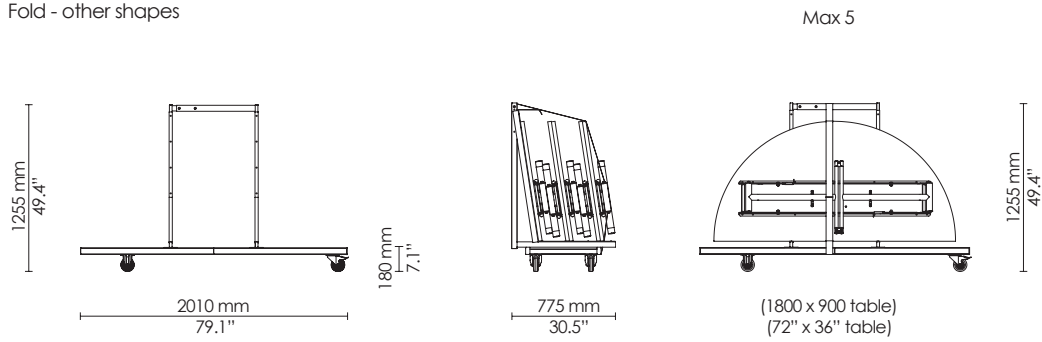

EU: 1600 x 800 mm
**

EU: 1200 x 750 mm
US: 48" x 30"

EU: 1400 x 700 mm
**

EU: 1500 x 750 mm
US: 60" x 30"

EU: 1600 x 800 mm
**

**EU standard only

*Dimensions reflect market standards; not direct conversions from mm

EU: 600 x 600 mm
US: 24" x 24"

EU: 700 x 700 mm
**

EU: 750 x 750 mm
US: 30" x 30"

EU: 800 x 800 mm
**

Bar only

EU: 900 x 900 mm
US: 36" x 36"

EU: Ø750 mm
US: Ø30"

EU: Ø900 mm
US: Ø36"

EU: Ø1050 mm
US: Ø42"

Cafe only
EU: Ø1200 mm
US: Ø48"

**EU standard only

*Dimensions reflect market standards; not direct conversions from mm

600 Cross base

Lounge

600 Cross base

Cafe

EU: 750 x 750 mm
US: 30" x 30"

EU: 800 x 800 mm
**

*Dimensions reflect market standards; not direct conversions from mm

Uni transporter
A-Kit 560
Fold - rectangle

Uni transporter
L-kit
Fold - other shapes