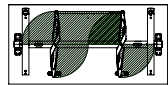

EU: 1500 x 750 mm
US: 60" x 30"

EU: 1600 x 800 mm
US: 63" x 32"

EU: 1200 x 750 mm
US: 48" x 30"

EU: 1400 x 700 mm
US: 55" x 28"

EU: 1500 x 750 mm
US: 60" x 30"

EU: 1600 x 800 mm
US: 63" x 32"

**EU standard only

*Dimensions reflect market standards; not direct conversions from mm

Small beam
Standard legs

Flipped & nested

55 mm¹
2.2"

¹ +1 table = +55 mm/2.2"
² +1 table = +130 mm/5.1"

Medium beam
Standard legs

Inset legs

Flipped & nested

Large beam
Standard legs

Inset legs

Flipped & nested

¹ +1 table = +55 mm/2.2"
² +1 table = +130 mm/5.1"

Flip-top - cross base
Cafe/ Bar

EU: 700 x 700 mm
**

EU: 750 x 750 mm
US: 30" x 30"

EU: 800 x 800 mm
**

Bar only
EU: 900 x 900 mm
US: 36" x 36"

EU: Ø750 mm
US: Ø30"

EU: Ø900 mm
US: Ø36"

EU: Ø1050 mm
US: Ø42"

Cafe only
EU: Ø1200 mm
US: Ø48"

**EU standard only

*Dimensions reflect market standards; not direct conversions from mm