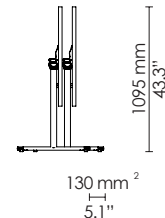

*Dimensions reflect market standards; not direct conversions from mm

Small beam
Standard legs

Flipped & nested

55 mm¹
2.2"

¹ +1 table = +55 mm/2.2"
² +1 table = +130 mm/5.1"

Medium beam
Standard legs

Inset legs

Flipped & nested

Large beam
Standard legs

Inset legs

Flipped & nested

¹ +1 table = +55 mm/2.2"
² +1 table = +130 mm/5.1"

Flip-top - cross base
Cafe/ Bar

EU: 700 x 700 mm
**

EU: 750 x 750 mm
US: 30" x 30"

EU: 800 x 800 mm
**

Bar only
EU: 900 x 900 mm
US: 36" x 36"

EU: Ø750 mm
US: Ø30"

EU: Ø900 mm
US: Ø36"

EU: Ø1050 mm
US: Ø42"

Cafe only
EU: Ø1200 mm
US: Ø48"

**EU standard only

*Dimensions reflect market standards; not direct conversions from mm

EU: 1600 x 800 mm
**

EU: 1200 x 750 mm
US: 48" x 30"

EU: 1400 x 700 mm
**

EU: 1500 x 750 mm
US: 60" x 30"

EU: 1600 x 800 mm
**

**EU standard only

*Dimensions reflect market standards; not direct conversions from mm