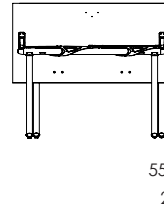

EU: 1500 x 750 mm
US: 60" x 30"

EU: 1600 x 800 mm
US: 63" x 32"

EU: 1200 x 750 mm
US: 48" x 30"

EU: 1400 x 700 mm
US: 55" x 28"

EU: 1500 x 750 mm
US: 60" x 30"

EU: 1600 x 800 mm
US: 63" x 32"

**EU standard only

*Dimensions reflect market standards; not direct conversions from mm

Small beam
Standard legs

Flipped & nested

55 mm¹
2.2"

¹ +1 table = +55 mm/2.2"
² +1 table = +130 mm/5.1"

Medium beam
Standard legs

Inset legs

Flipped & nested

Large beam
Standard legs

Inset legs

Flipped & nested

¹ +1 table = +55 mm/2.2"
² +1 table = +130 mm/5.1"

Flip-top - cross base
Cafe/ Bar

EU: 700 x 700 mm
**

EU: 750 x 750 mm
US: 30" x 30"

EU: 800 x 800 mm
**

Bar only
EU: 900 x 900 mm
US: 36" x 36"

EU: Ø750 mm
US: Ø30"

EU: Ø900 mm
US: Ø36"

EU: Ø1050 mm
US: Ø42"

Cafe only
EU: Ø1200 mm
US: Ø48"

**EU standard only

*Dimensions reflect market standards; not direct conversions from mm