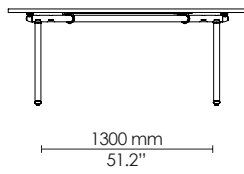

EU: 1500 x 750 mm
US: 60" x 30"

EU: 1600 x 800 mm
US: 63" x 32"

EU: 1200 x 750 mm
US: 48" x 30"

EU: 1400 x 700 mm
US: 55" x 28"

EU: 1500 x 750 mm
US: 60" x 30"

EU: 1600 x 800 mm
US: 63" x 32"

**EU standard only

*Dimensions reflect market standards; not direct conversions from mm

Small beam
Standard legs

Flipped & nested

55 mm¹
2.2"

¹ +1 table = +55 mm/2.2"
² +1 table = +130 mm/5.1"

Medium beam
Standard legs

Inset legs

Flipped & nested

Large beam
Standard legs

Inset legs

Flipped & nested

¹ +1 table = +55 mm/2.2"
² +1 table = +130 mm/5.1"

Flip-top - cross base
Cafe/ Bar

EU: 700 x 700 mm
**

EU: 750 x 750 mm
US: 30" x 30"

EU: 800 x 800 mm
**

Bar only
EU: 900 x 900 mm
US: 36" x 36"

EU: Ø750 mm
US: Ø30"

EU: Ø900 mm
US: Ø36"

EU: Ø1050 mm
US: Ø42"

Cafe only
EU: Ø1200 mm
US: Ø48"

**EU standard only

*Dimensions reflect market standards; not direct conversions from mm