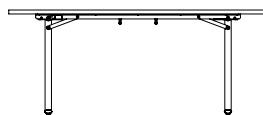

EU: 1500 x 750 mm
US: 60" x 30"

EU: 1500 x 750 mm
US: 60" x 30"

EU: 1600 x 800 mm
**

EU: 1200 x 750 mm
US: 48" x 30"

EU: 1400 x 700 mm
**

EU: 1500 x 750 mm
US: 60" x 30"

EU: 1600 x 800 mm
**

**EU standard only
*Dimensions reflect market standards; not direct conversions from mm

Overfold

1200 mm
*48"

600 mm
*24"

730 mm
28.7"

550 mm
21.7"

730 mm
28.7"

160 mm
6.3"

Fold

1800 mm
*72"

750 mm
*30"

1200 mm
47.2"

550 mm
21.7"

730 mm
28.7"

115 mm
4.5"

Conference

EU: 2000 x 1000 mm
US: 84" x 42"

EU: 2400 x 1200 mm
US: 96" x 48"

*Dimensions reflect market standards; not direct conversions from mm

Fold IT-legs

2400 mm
*96"

1200 mm
*48"

1200 mm
47.2"

900 mm
35.4"

730 mm
28.7"